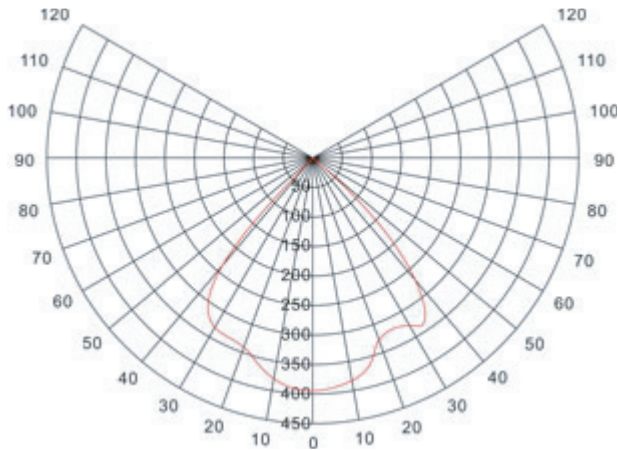

09-75-005 30W

Parameter:

- Part Number: **09-75-005**
- Light source: Epistar LED or B ridgeLux LED
- Power: 30W
- Work voltage: AC (85 V -26 5V) /(50- 60HZ) or 12 V/24 V DC
- Power factor (PF): >0.9
- Light efficiency: >90 lm/w
- Lumens: >2700 LM
- No UV or IR light radiation
- Fixture efficiency: >90%
- **View angle: 90°**
- Color instruction: >80
- Color temperature (CC T): 2700-7000K
- Life time: >50,000 hrs
- Luminance decrease: keep lighting 1000 hours decrease 1%
- IP grade: IP6 5
- CE certification
- Net weight: 3.5 kg
- Dimension of the product: 225 * 185 * 130 mm

Typical Applications:

- Security area lighting
- Signs and billboards
- Pathways and driveways

09-75-005 30W

Product Dimensions:

Photometric Results:

Illuminance Measurement: