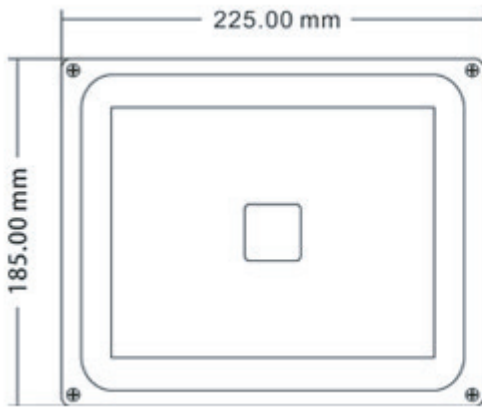

09-75-005 30W

Parameter:

- Part Number: **09-75-005**
- Light source: Epistar LED or B ridgeLux LED
- Power: 30W
- Work voltage: AC (85 V -26 5V) /(50- 60HZ) or 12 V/24 V DC
- Power factor (PF): >0.9
- Light efficiency: >90 lm/w
- Lumens: >2700 LM
- No UV or IR light radiation
- Fixture efficiency: >90%
- **View angle: 90°**
- Color instruction: >80
- Color temperature (CC T): 2700-7000K
- Life time: >50,000 hrs
- Luminance decrease: keep lighting 1000 hours decrease 1%
- IP grade: IP6 5
- CE certification
- Net weight: 3.5 kg
- Dimension of the product: 225 * 185 * 130 mm

Typical Applications:

- Security area lighting
- Signs and billboards
- Pathways and driveways

09-75-005 30W

Product Dimensions:

Photometric Results:

Illuminance Measurement: